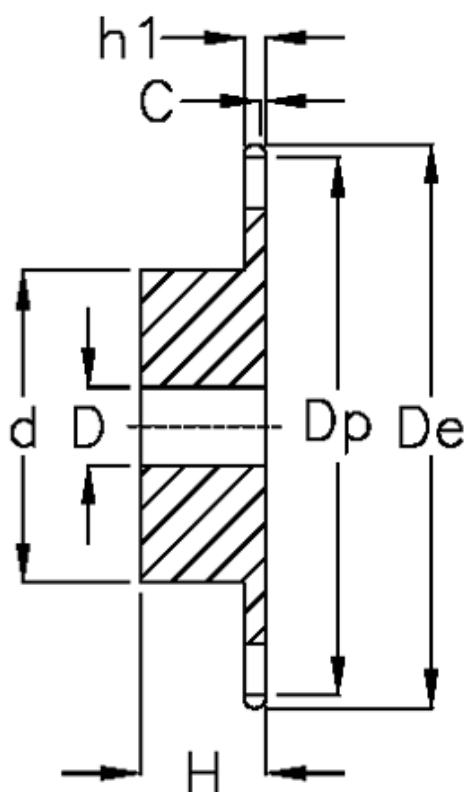

Article number: 616011006022

Description: Sprocket 10 B-1 Z=22 simplex  
predrilled

## Measures

C = 1.6

d = 80

D = 16±0,5

De = 118

Dp = 111.55

For chain size = 5/8" x 3/8"

For chain type = 10 B-1

H = 30

h1 = 9.1

Number of teeth = 22